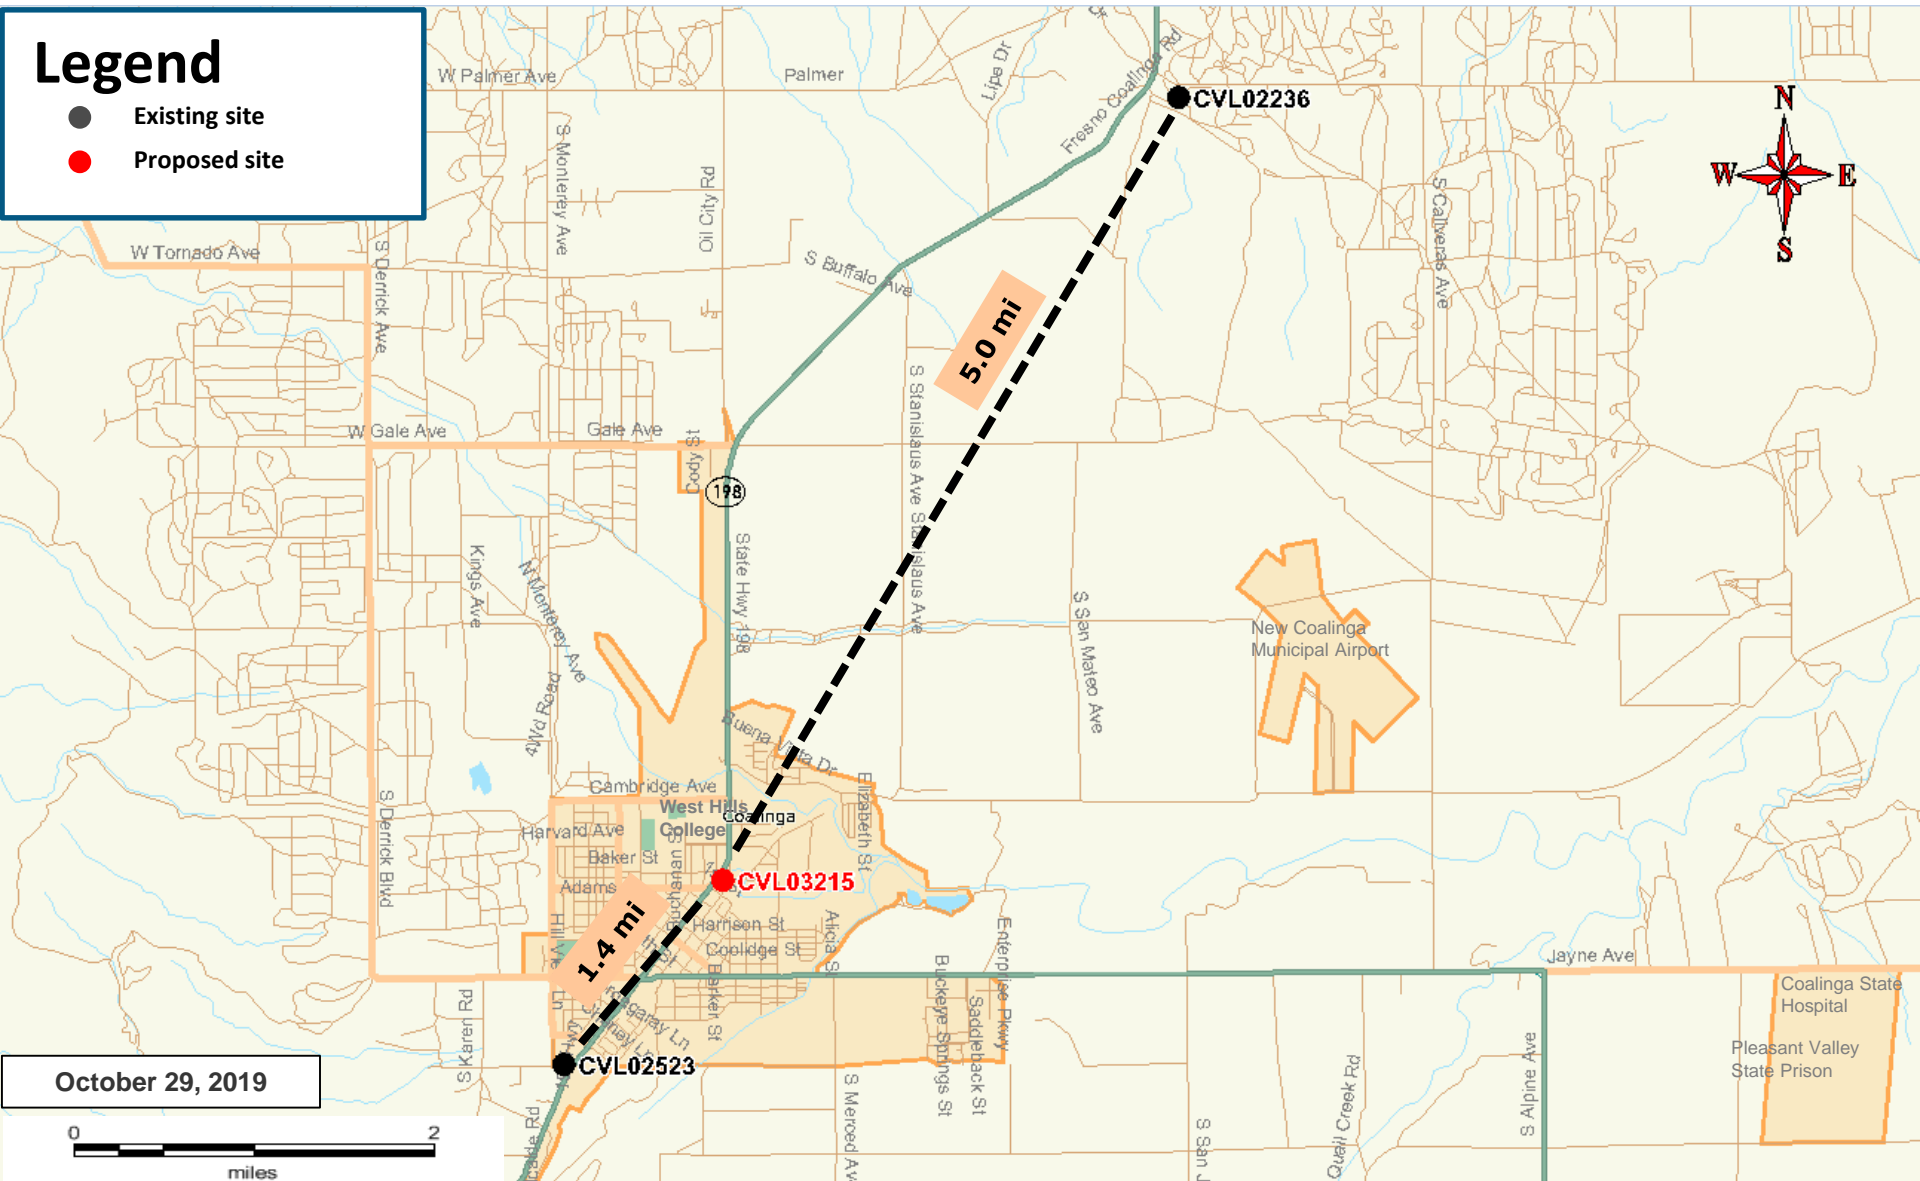

CVL03215 Zoning Propagation Map

October 29, 2019

Proposed LTE 700 Coverage – 117 TRUMAN STREET @ RC = 100 ft

Existing surrounding sites

Legend

- Existing site
- Proposed site

October 29, 2019