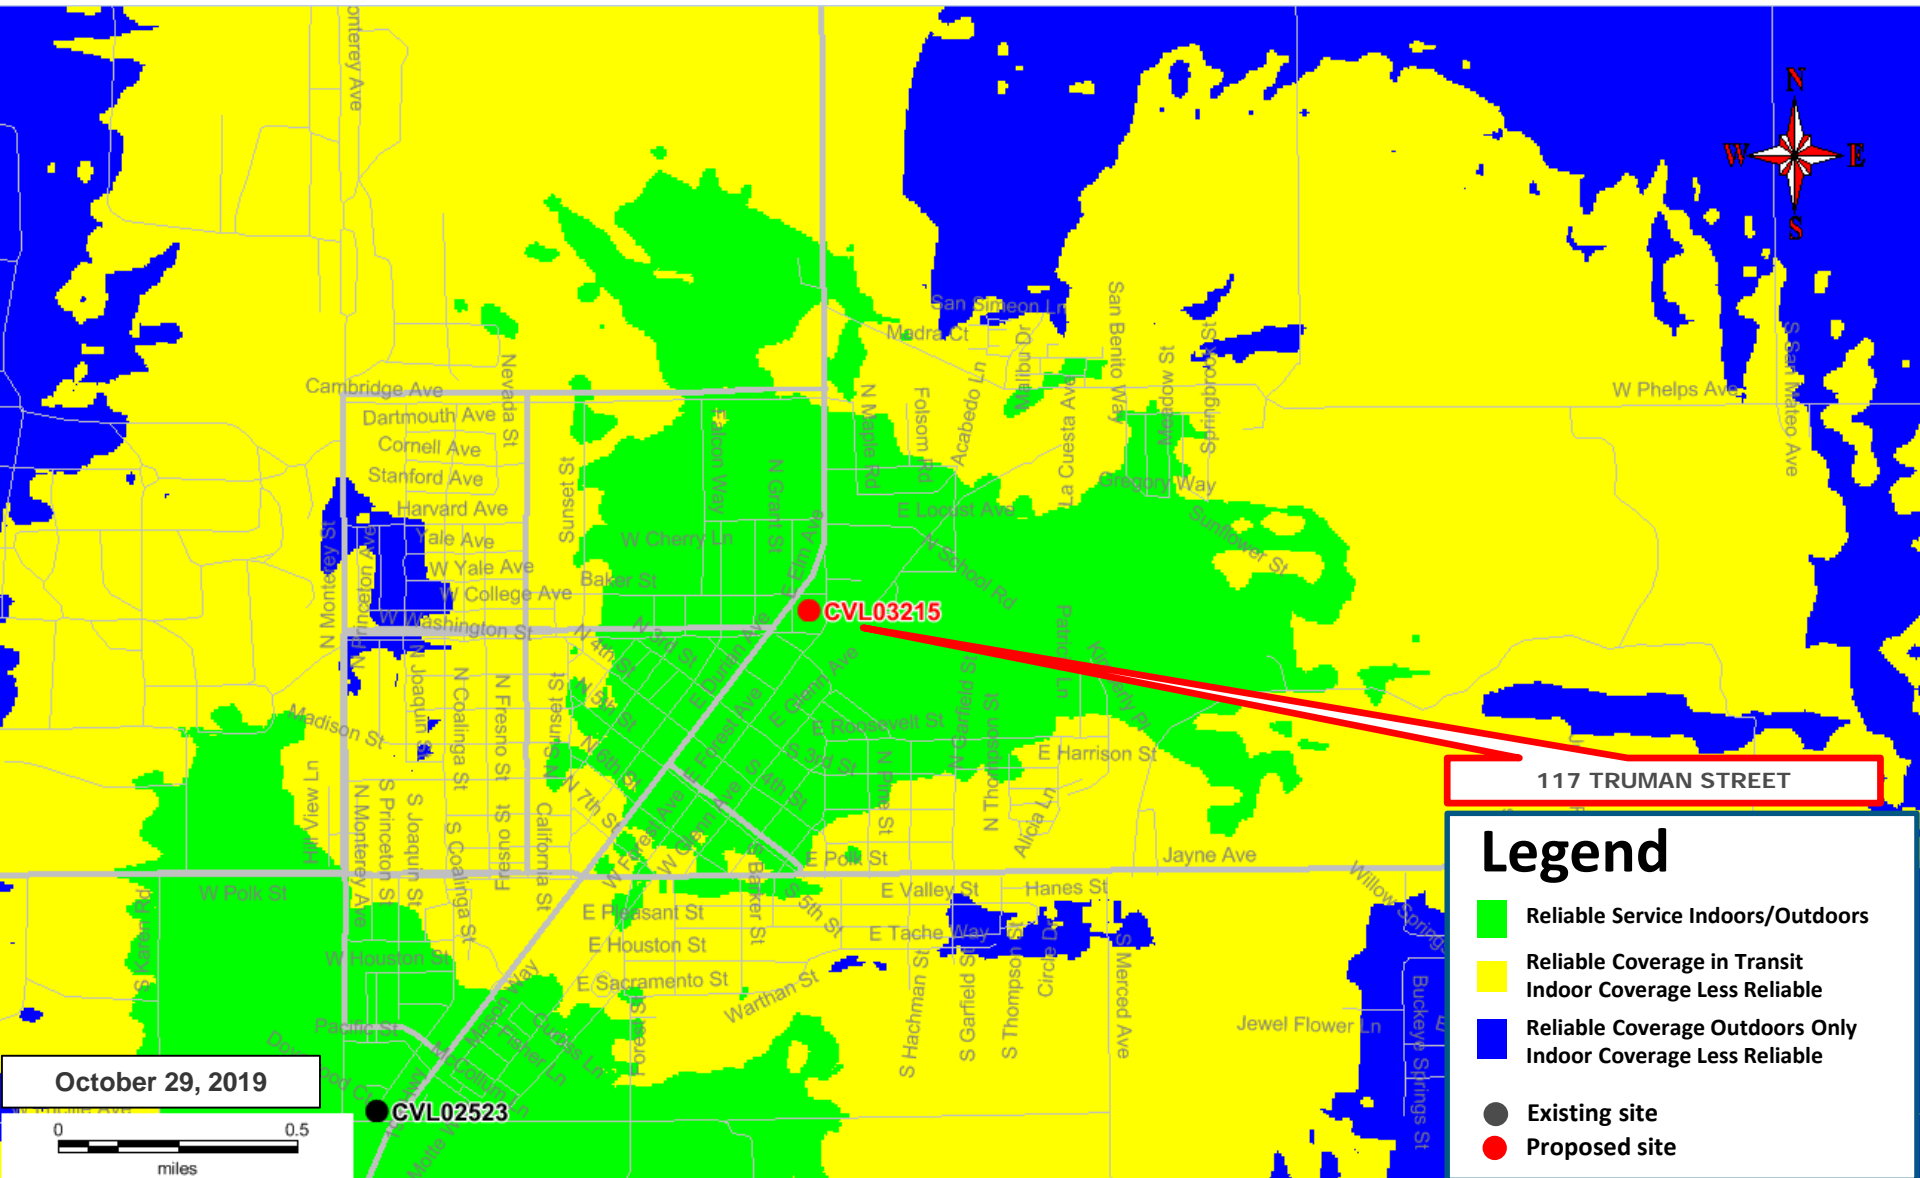

CVL03215 Zoning Propagation Map

October 29, 2019

Proposed LTE 700 Coverage – 117 TRUMAN STREET @ RC = 100 ft

Existing surrounding sites

Legend

- Existing site
- Proposed site

October 29, 2019